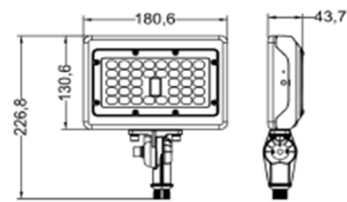

PHOTOMETRIC CHARACTERISTICS

Lumen (lm)	3873	CCT (K)	5000
Efficacy (lm/w)	134	Beam Angle (°)	NEMA 7Hx6V
CRI	80		

GENERAL CHARACTERISTICS

Operating Temperature (°F)	-40 ~ 122
Storage Temperature (°F)	-40 ~ 158
IP Rating	IP65
Rated Life	50000 hrs.
Warranty	5 years

ACCESSORIES

Item #	Stock Code	Description

PRODUCT DIMENSIONS

Width- in (mm)	7.1	180.6
Height- in (mm)	8.93"	226.8
Depth- in (mm)	1.72"	43.7
EPA (ft ²)	-	
Weight (lbs)	2.42	
Mounting Height (ft)	-	
Cable Length (ft)	-	